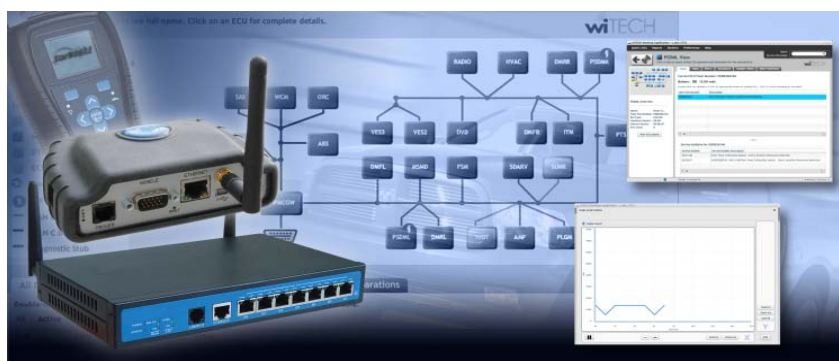

DRB-III - StarMOBILE - StarSCAN - WiPOD
Application Chart as of 2011 MY

wiPOD, StarMOBILE, & StarSCAN Supported Vehicles

***NOTE: StarSCAN does not support 2010 model year vehicles and newer. StarSCAN will continue to be used to support Bluetooth (HFM) flash on 2010 and newer model year vehicles.

Year	Body	Name	Year	Body	Name
2012	FF	Fiat 500 - SC	2008	ZB	Viper
2011	DS	Ram	2008	ZH	Crossfire (NAFTA) StarSCAN and StarMOBILE only
2011	JC	Journey - SC			
2011	JK	Wrangler			
2011	JS	200, Avenger	2007	CS	Pacifica
2011	KA	Nitro	2007	DR	RAM
2011	KK	Liberty	2007	HB	Durango
2011	LC	Challenger	2007	HG	Aspen
2011	LD	Charger - SC	2007	JK	Wrangler
2011	LX	300 - SC	2007	JS	Sebring
2011	MK	Compass, Patriot	2007	KA	Nitro
2011	ND	Dakota	2007	KJ	Liberty
2011	PM	Caliber	2007	LX	300, Charger, Magnum
2011	RT	Caravan, Town and Country			
2011	WD	Durango	2007	MK	Compass, Patriot
2011	WK	Grand Cherokee	2007	ND	Dakota
2010	ALL	ALL	2007	PM	Caliber
2009	ALL	ALL	2007	PT	PT Cruiser
2008	CS	Pacifica	2007	WK	Grand Cherokee
2008	DR	RAM	2007	XK	Commander
2008	HB	Durango	2007	VB	Sprinter
2008	HG	Aspen	2007	ZH	Crossfire (NAFTA) StarSCAN and StarMOBILE only
2008	JK	Wrangler			
2008	JS	Avenger, Sebring Convertible/Sedan			
2008	KA	Nitro	2006	DR	RAM
2008	KK	Liberty	2006	HB	Durango
2008	LX	300, Charger, Magnum	2006	KJ	Liberty
			2006	LX	300, Charger, Magnum
2008	MK	Compass, Patriot	2006	ND	Dakota
2008	ND	Dakota	2006	PT	PT Cruiser
2008	PM	Caliber	2006	WK	Grand Cherokee
2008	PT	PT Cruiser	2006	XK	Commander
2008	RT	Caravan, Town & Country	2005	HB	Durango
			2005	LX	300, Magnum
			2005	ND	Dakota
2008	VB	Sprinter	2005	WK	Grand Cherokee
2008	WK	Grand Cherokee	2004	HB	Durango
2008	XK	Commander			

NOTE: Both the StarMOBILE device and wiPOD can be used in conjunction with the wiTECH diagnostic application.

***NOTE: StarMOBILE should be in Passthrough mode to be used as a scan

NOTE: **SC** denotes Smart Cable required