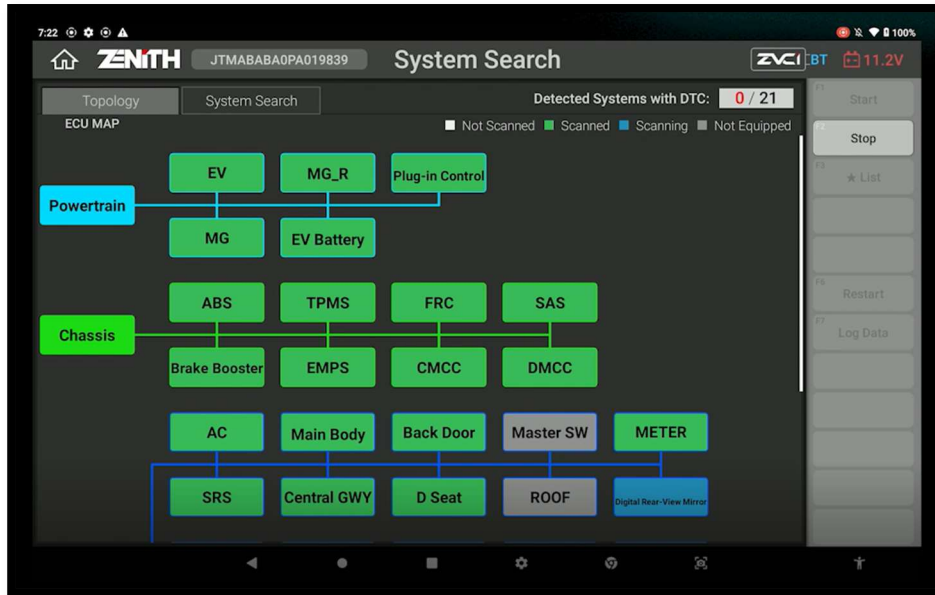

NYb] h \ · G Y f j] WY · B c h]
8 U h Y . · \$ - # % \$ # & \$ & (·

GI 6 > 9 Zenith Z5 / Z7 Internet Update – SW Ver. 24.09.10.01

< | | \ ` | | \ h g · Z f c a · h \ Y · i d X U h Y . ·

- The **5 i h c** icon has been added to the main screen (Z7 model only).

- The **G M G H 9 A · G 9 5 F 7** has improved by 10 times on Japanese cars!

- The **TOPOLOGY menu** has been added to 30 carlines.

- **38 SERVICE FUNCTIONS** has been added. There are now 47 functions available in total.