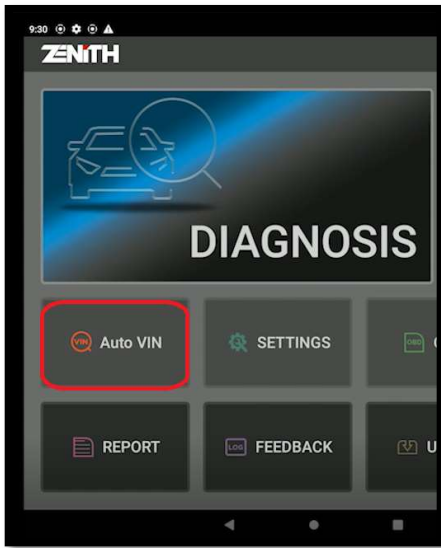

NYb] h \ · G Y f j] WY · B c h]
8 U h Y . · \$ - # % \$ # & \$ & (·

GI 6 > 9 Zenith Z5 / Z7 Internet Update – SW Ver. 24.09.10.01

< | | \ ` | | \ h g · Z f c a · h \ Y · i d X U h Y . ·

- The **5 i h c** icon has been added to the main screen (Z7 model only).

- The **G M G H 9 A · G 9 5 F 7** has improved by 10 times on Japanese cars!

- The **TOPOLOGY menu** has been added to 30 carlines.

- **38 SERVICE FUNCTIONS** has been added. There are now 47 functions available in total.